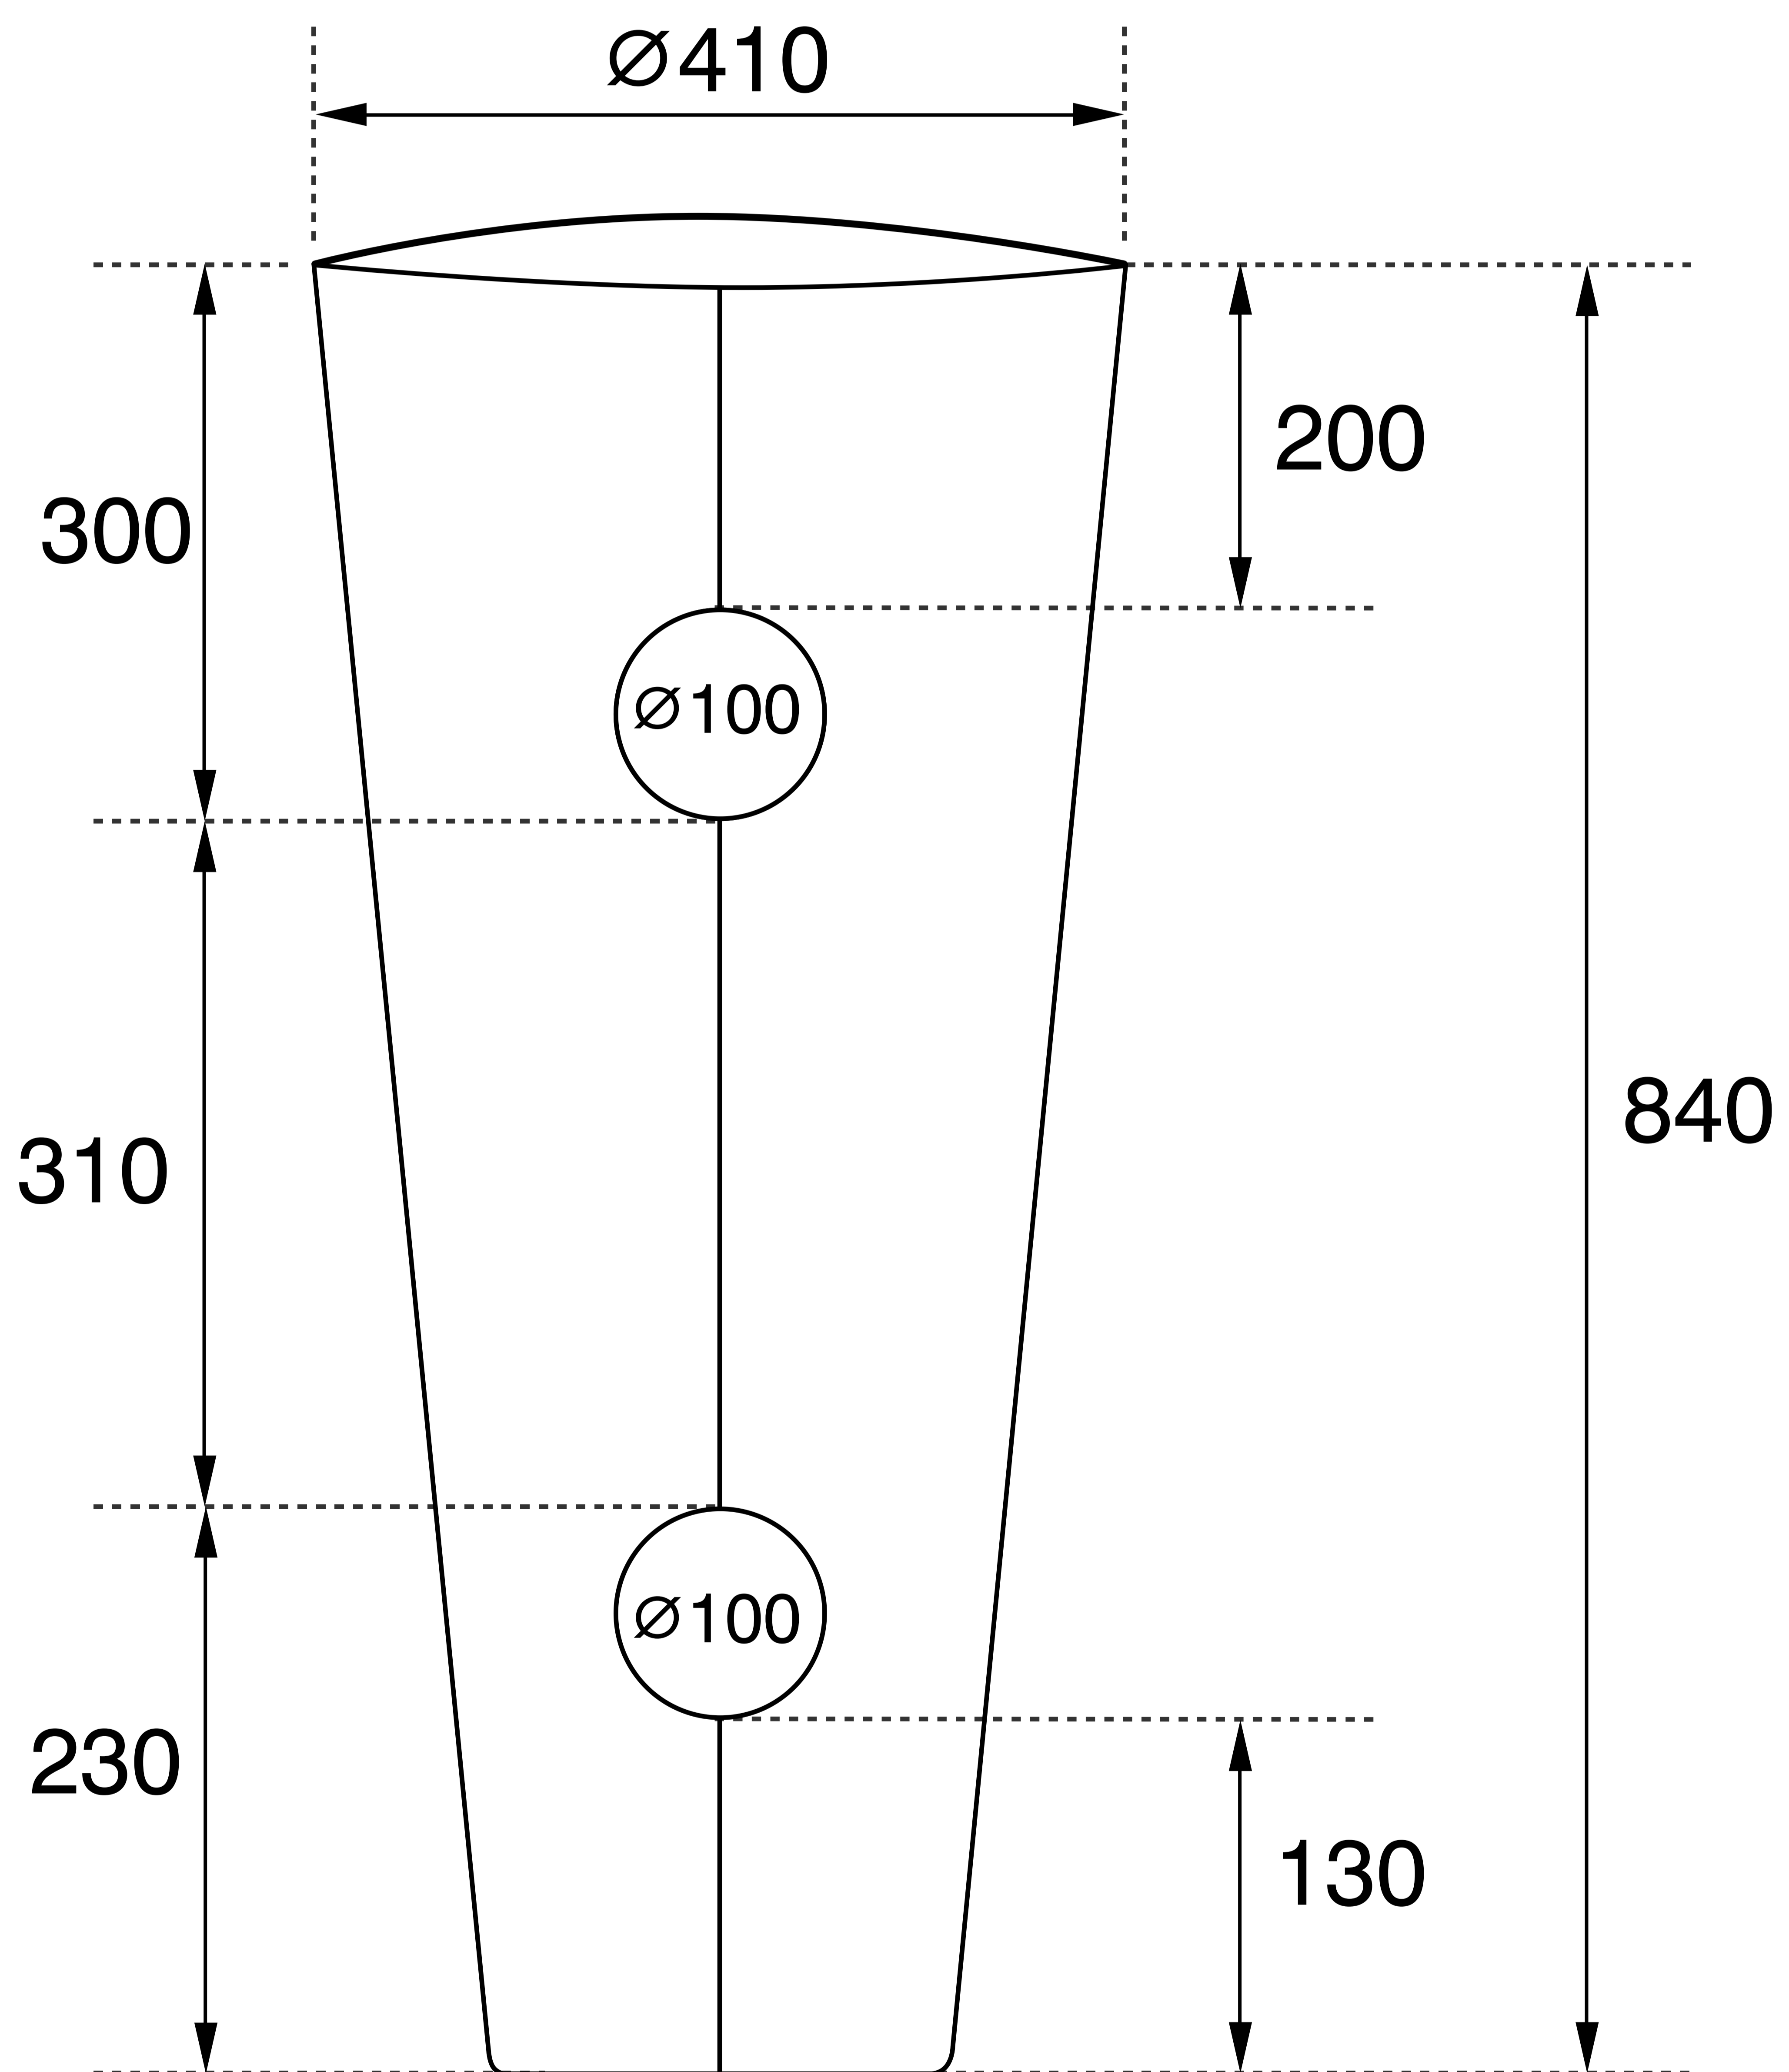

Pedestal Floor Mounted Wash Basin

Product Code : 1991

Technical Drawing

All dimension are in mm